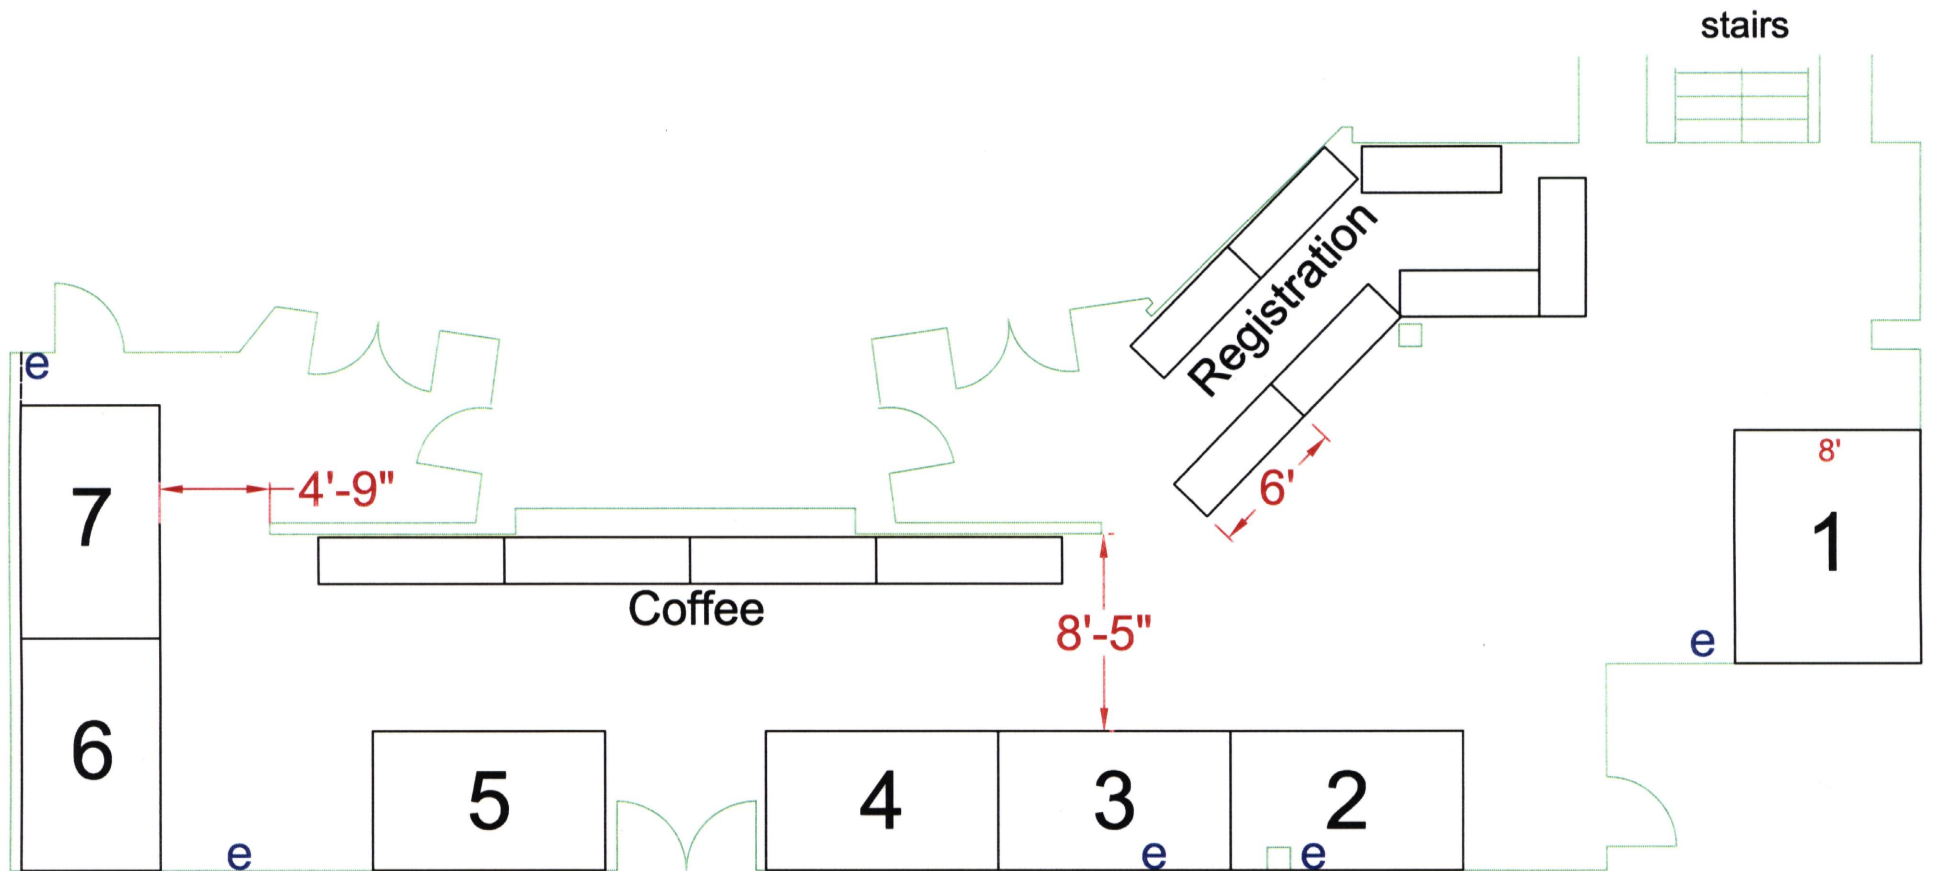

Canadian Mathematical Society Conference

June 14-16, 2003
Physics Building - P126 foyer

e = electrical

Aisle Size: as noted
Booth Size: 6'x10' & 8'x10'

Convention Centre Office
9797 - Jasper Avenue
Edmonton, Alberta T5J 1N9
Tel: 780 • 426 • 2211
Fax: 780 • 426 • 5734