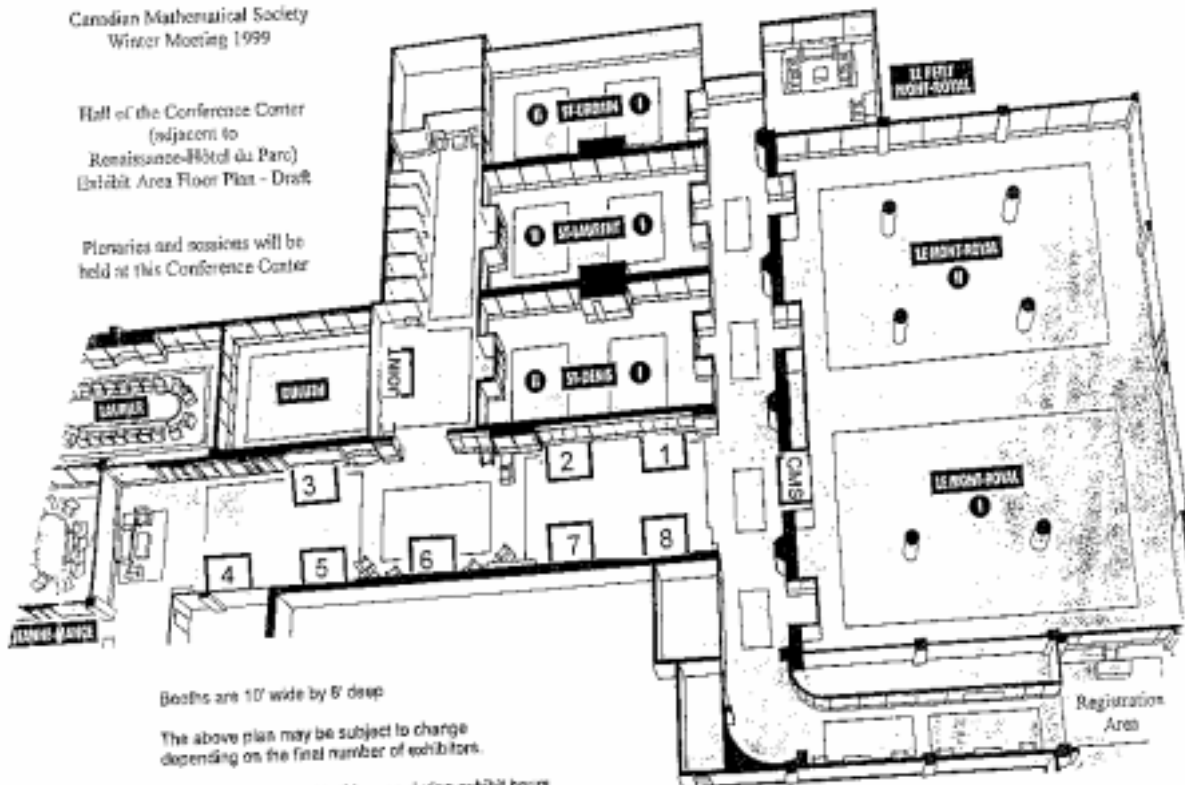

Canadian Mathematical Society  
Winter Meeting 1999

Hall of the Conference Center  
(adjacent to  
Renaissance-Hôtel du Parc)  
Exhibit Area Floor Plan - Draft

Plenaries and sessions will be  
held at this Conference Center

Booths are 10' wide by 6' deep

The above plan may be subject to change  
depending on the final number of exhibitors.

Coffee will be served in this area during exhibit hours.