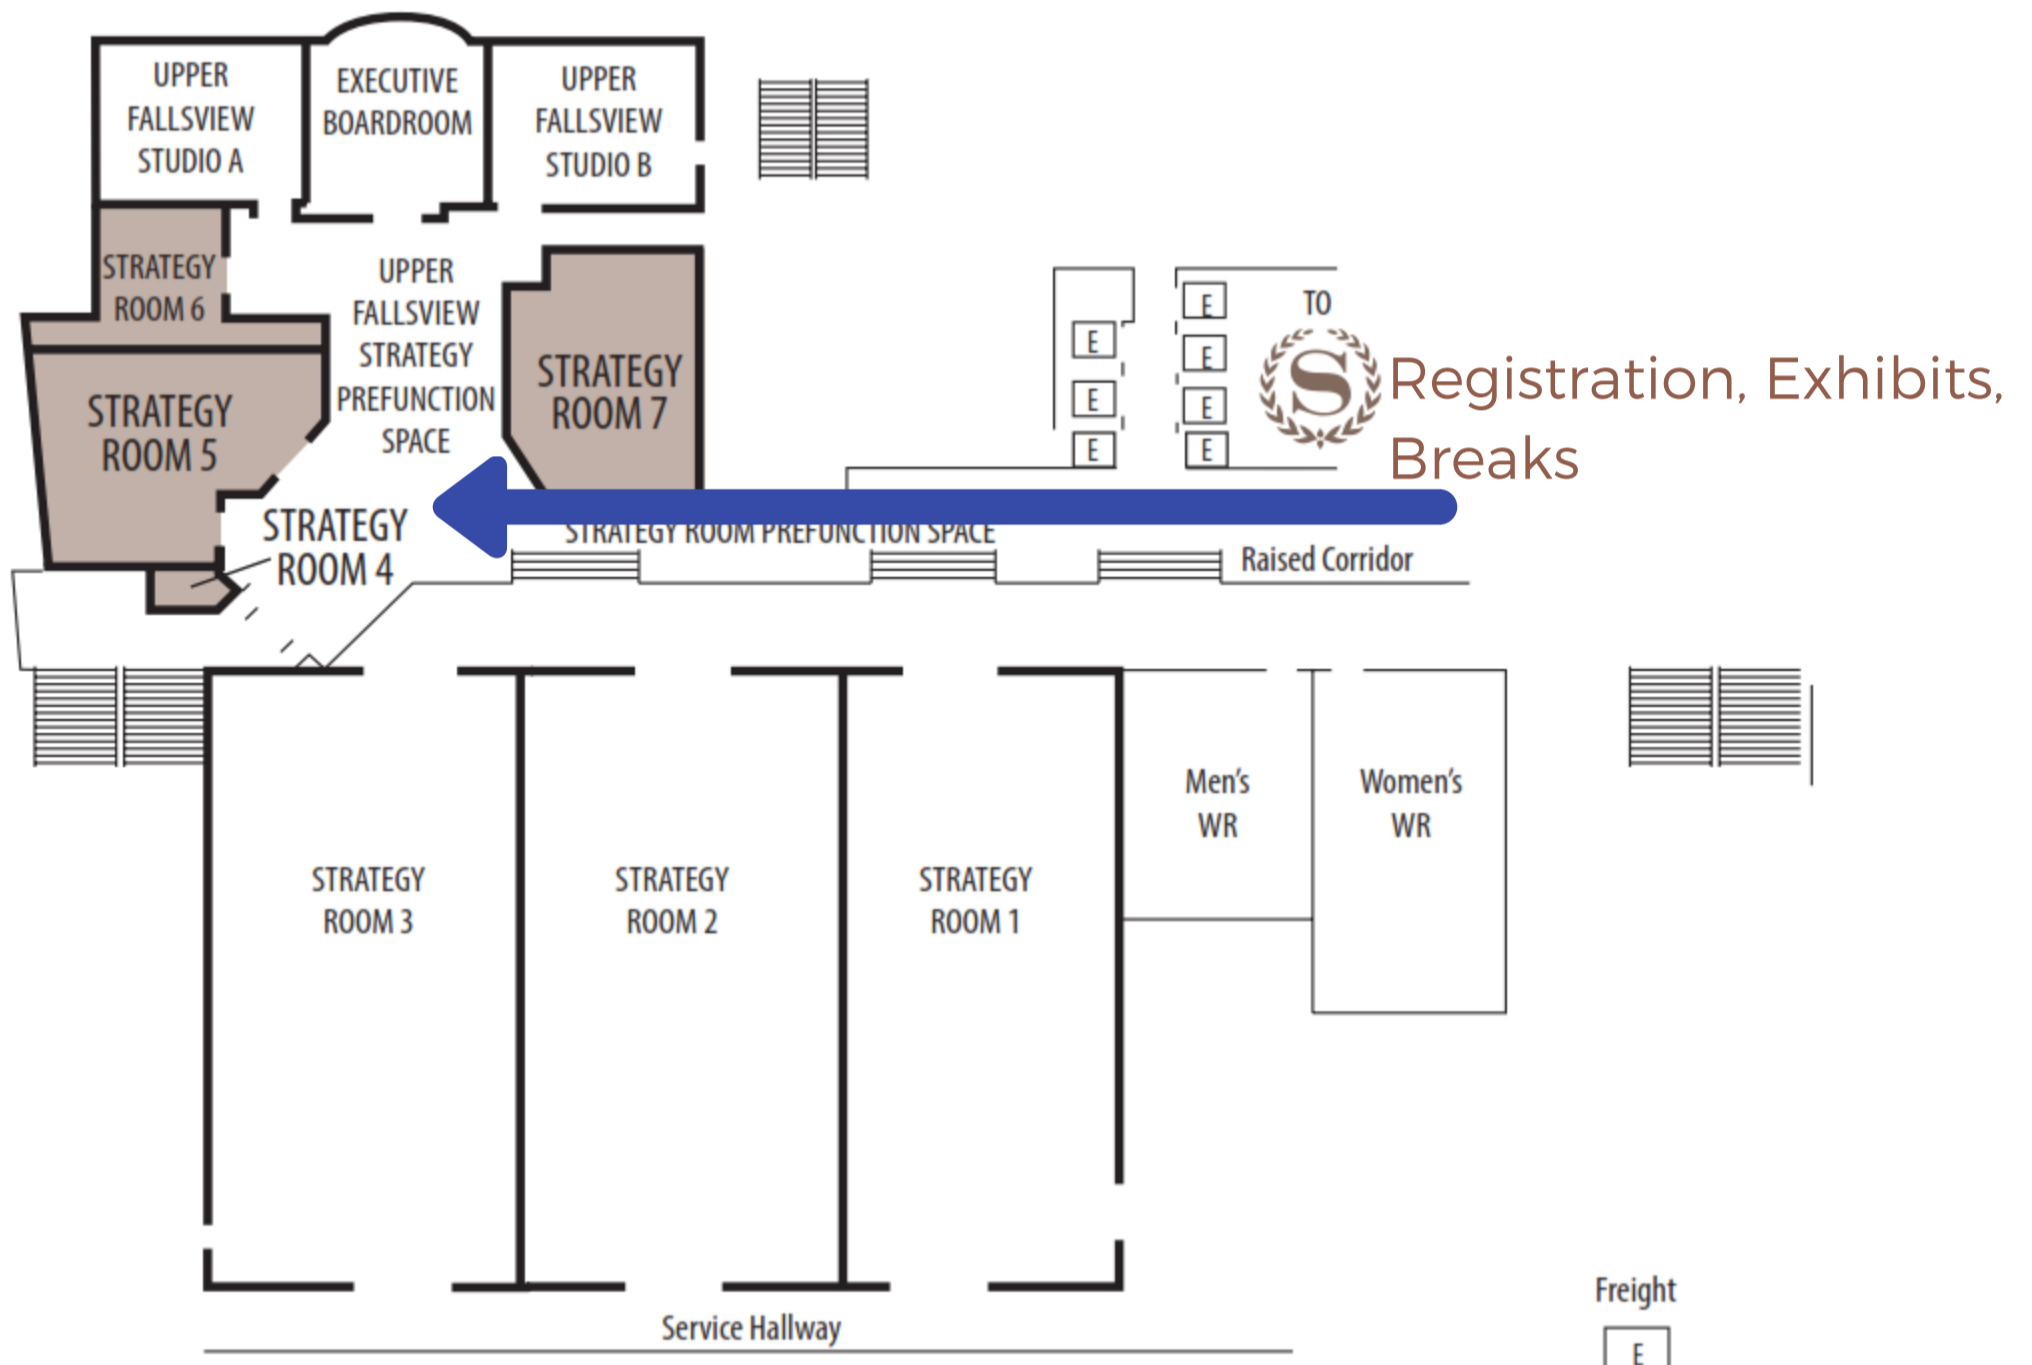

# 2016 CMS Winter Meeting

**Sheraton  
On The Falls**

**3<sup>rd</sup> LEVEL**

**Plenary Room**  
Friday, Sunday & Monday

Direct Entrance  
to Crowne Plaza

**Sheraton  
On The Falls**

**5<sup>th</sup> LEVEL**

**CROWNE PLAZA®**  
NIAGARA FALLS