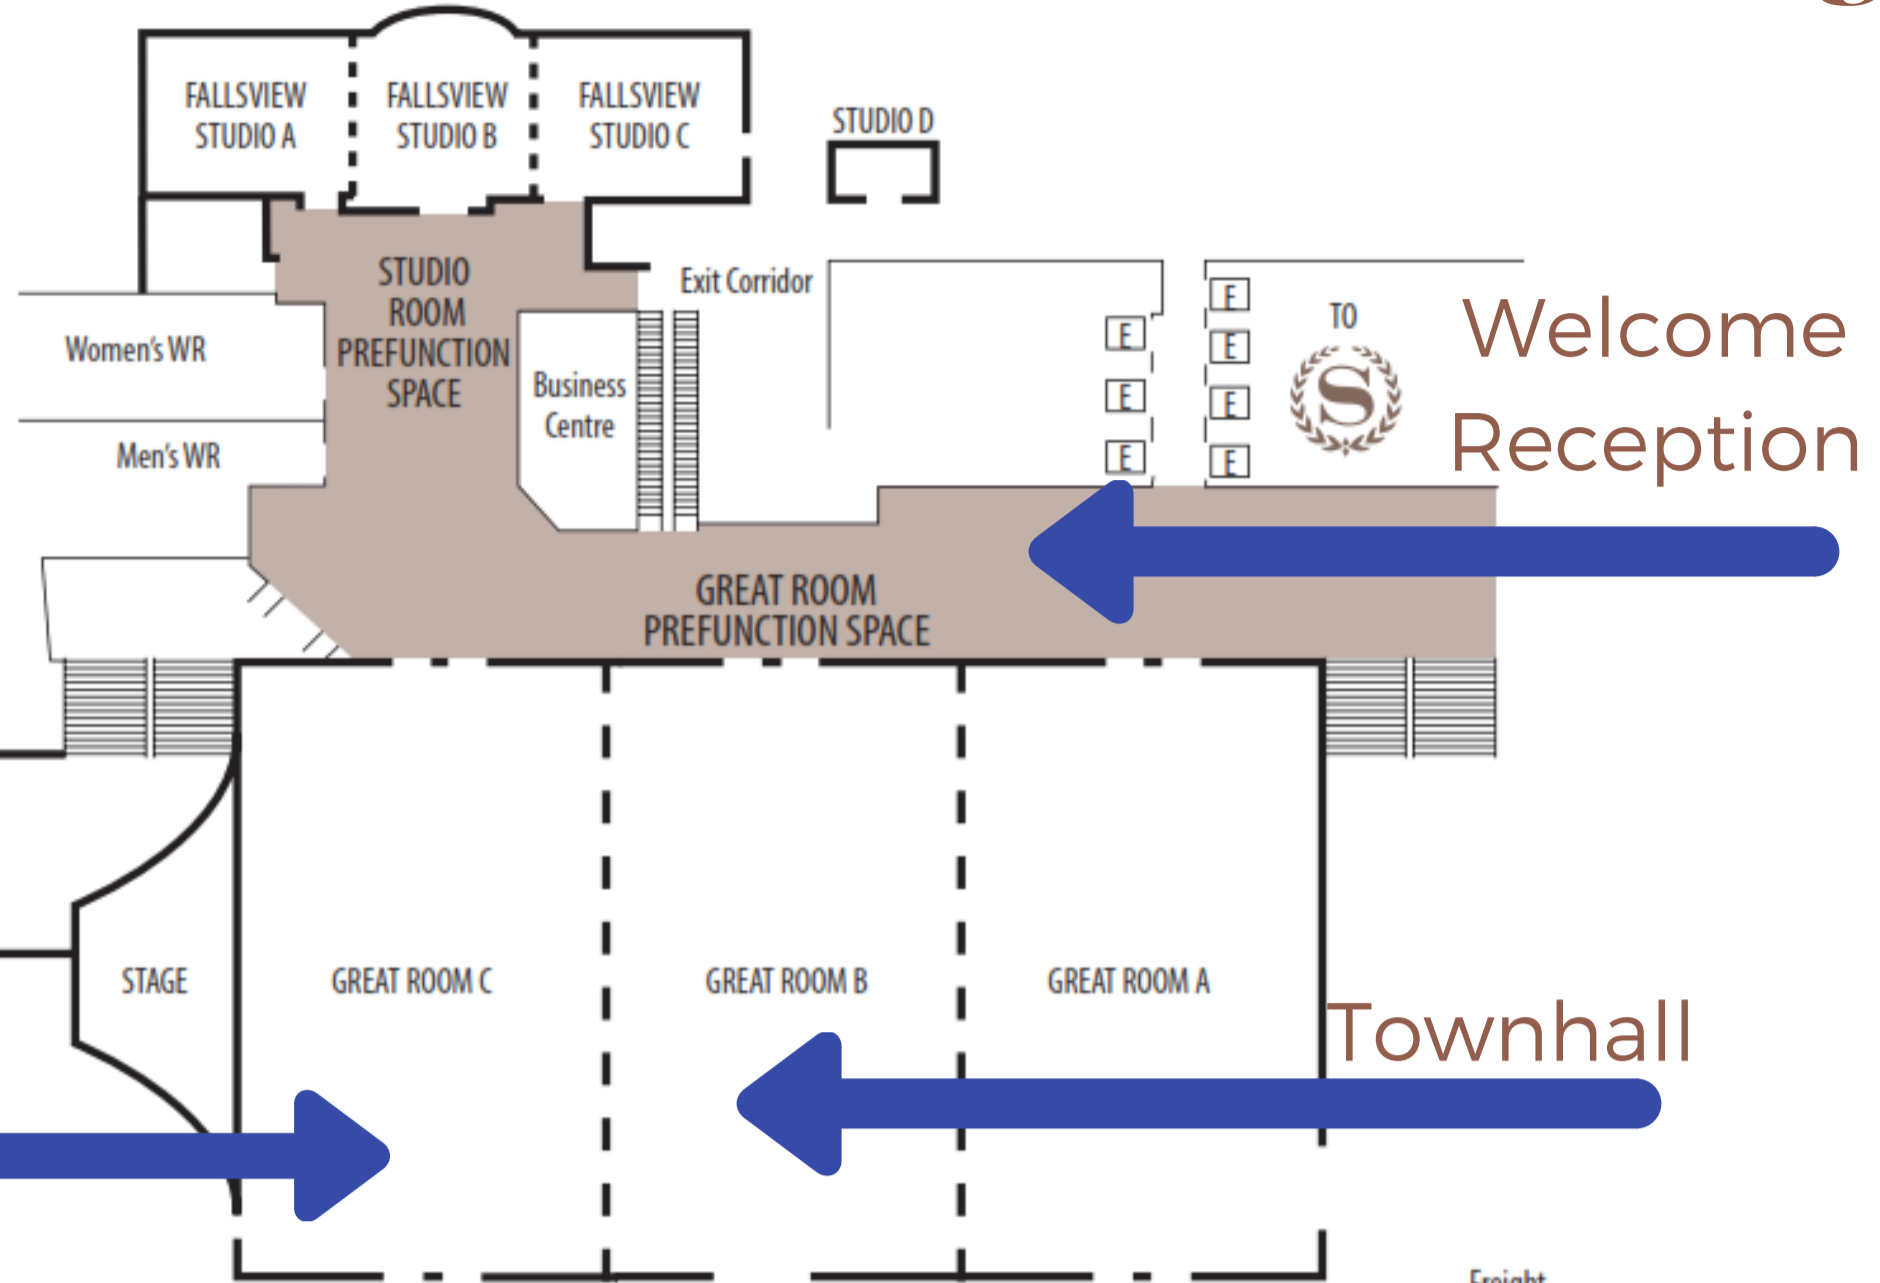

# 2016 CMS Winter Meeting

**Sheraton  
On The Falls**

**3<sup>rd</sup> LEVEL**

**Plenary Room**  
Friday, Sunday & Monday

Direct Entrance  
to Crowne Plaza

**Sheraton  
On The Falls**

**5<sup>th</sup> LEVEL**

**CROWNE PLAZA®**  
NIAGARA FALLS