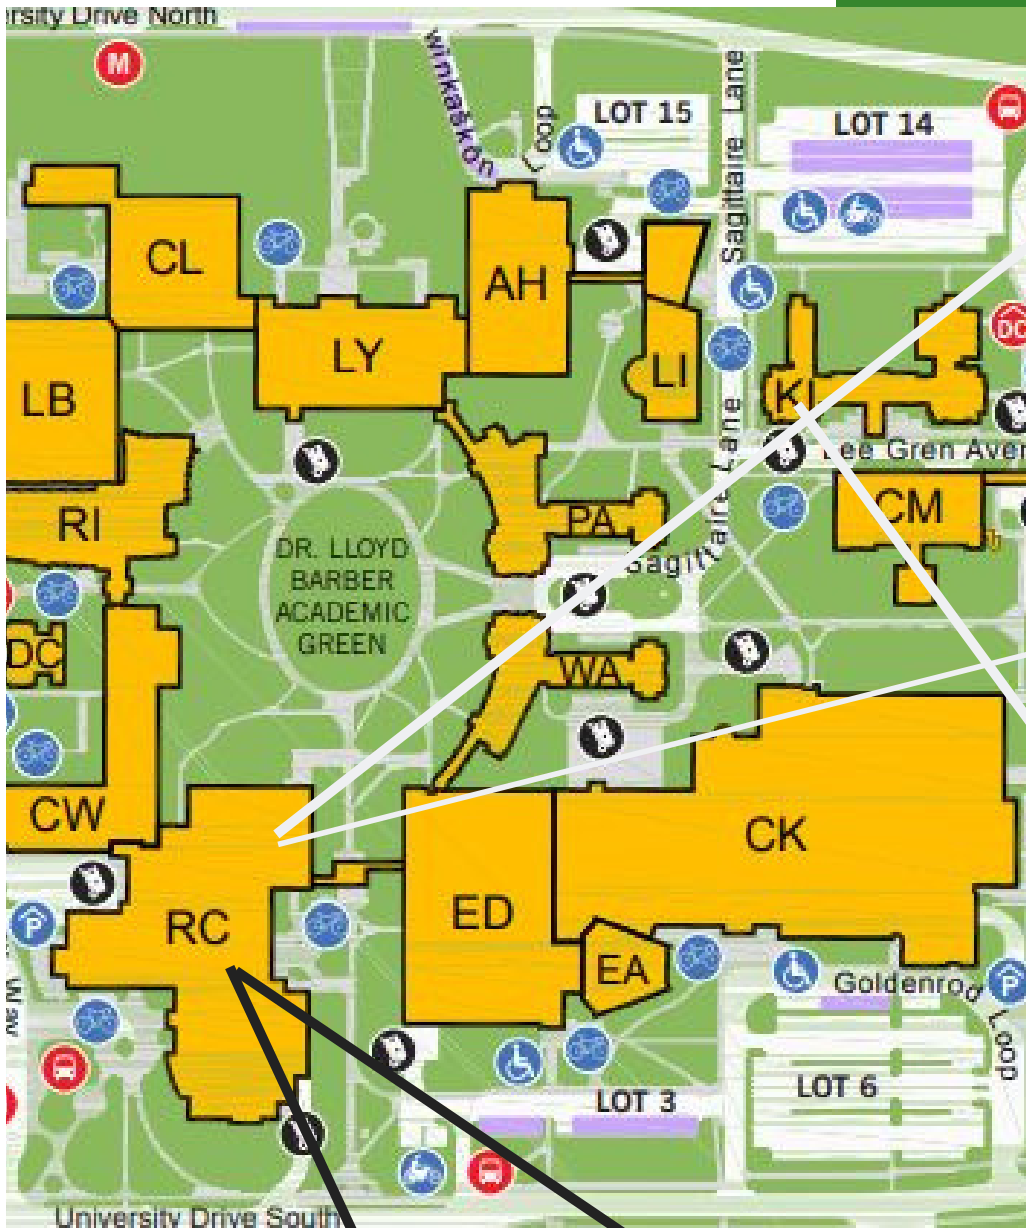

CAMPUS FOOD MAP

WHAT'S OPEN

Common Ground

Riddell Centre Common Ground Coffee Shop open
 June 8th and 9th: 7am-5pm
 June 7th and 10th: 7am-2pm

Tim Hortons.

Riddell Centre Tim Hortons
 June 7th and 10th 7am-4pm

Kišik C-Store
Tim Hortons.

Kisik Towers Store with Tim Hortons. Open June 8th and 9th from 9am - 1pm
 June 7th & 10th: 11am-3pm

Riddell Centre
 June 7th and 10th
 Global Village
 Lunch 11am-3pm
 Dinner 4pm - 7pm

The Owl Pub
 Friday, 11am-12am
 Saturday 11am-5pm
 Sunday 11am - Close